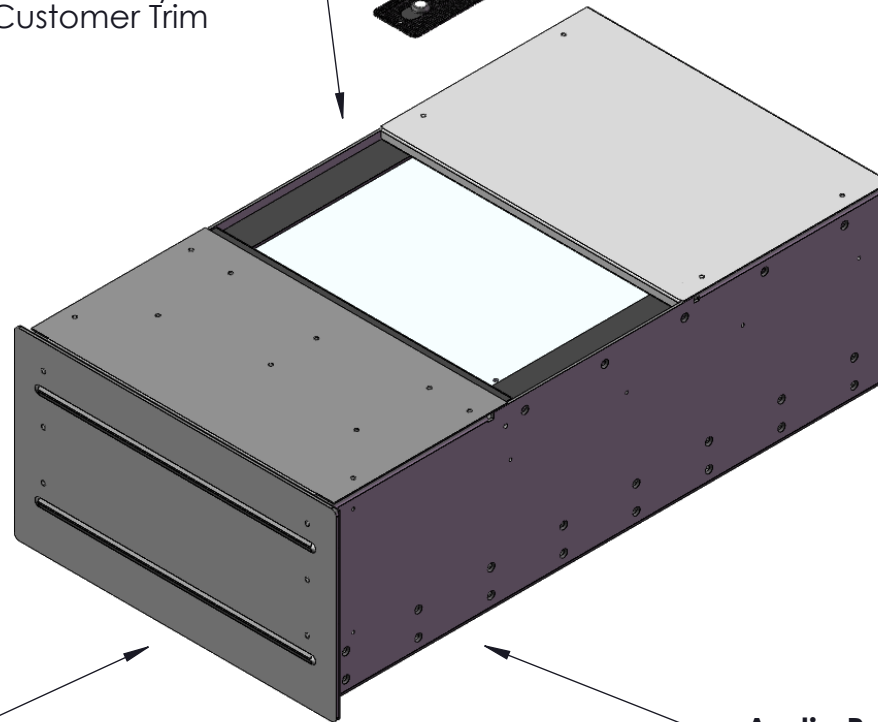

Small Transaction Drawer Options

PN: 20000991

Retrofit Trim Kits and Components:

- 24060991 - Three Piece SS Counter Trim
- 24078191 - SD Adjustable Support Kit
- 24077191 - Diebold TDR SS Countertop
- 24068191 - Diebold TDR Customer Panel Assy.
- 24068192 - Diebold TDR Customer Panel Assy. 2
- 24068193 - Diebold TDR Customer Panel Assy. 3
- 24058992 - LeFebure Bay Customer Trim

Operator Controls:

- 00589991 - 2 Button Panel (Standard)
- 24054991 - Surface Mount Box
- 24070991 - Lock Down Rocker Switch
- 00553993 - Auto Return 3 Button switch only
- 00553996 - Auto Return 3 Button w/box